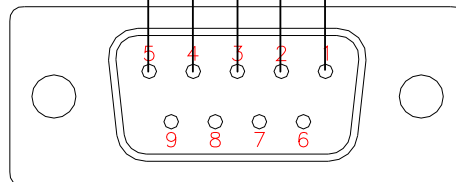

NOTE:

NC = NOT CONNECTED

CABLE COLOUR CODE

**SUB-D 9P FEMALE
RS422 (Sony 9pin)**

**SUB-D 9P FEMALE
RS 422 (Industrial)**

Merging Technologies

Le Verney, 1070 Puidoux, Switzerland • Phone: +41 21 946 04 44 • Fax: +41 21 946 04 45
 43 Deerfield Road, Portland, ME 04101-1805, USA • Phone: +1 207 773 2424 • Fax: +1 207 773 2422
 www.merging.com