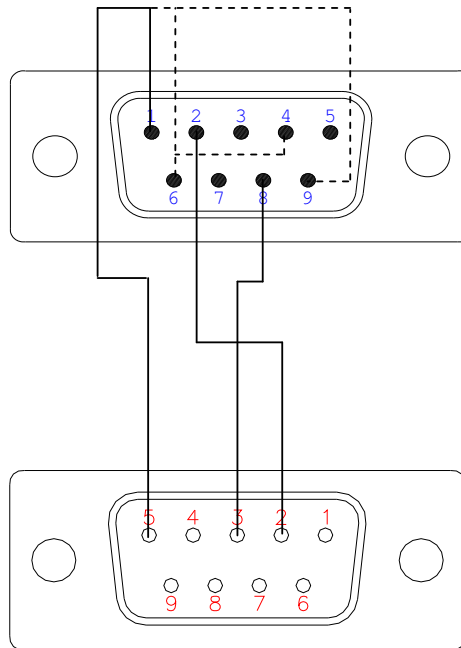

2) RS232 to/from RS422 acting as a Master Port

RS232 → RS422

Pyramix Master to [External Machine Slave](#)

FONCTION (RS 232)	RS232 SUB-D 9P FEMALE	→	RS422 SUB-D 9P MALE	FONCTION (RS422)
DCD/RLSD	1	NC		
RX	2	→	2	RX-
TX	3	→	8	TX-
DTR	4	NC		
GND	5	→	1+(9,4,6)	GND
			LINKED TOGETHER	
DSR	6	NC		
RTS	7	NC		
CTS	8	NC		
RI	9	NC		
	SHIELD	→	SHIELD	

NOTE:

NC = NOT CONNECTED

CABLE COLOUR CODE

	2
	3
	5
	NC
	NC
	NC
	GND

SUB-D 9P MALE
RS422 (Sony 9pin)

SUB-D 9P FEMALE
RS232

Merging Technologies

Le Verney, 1070 Puidoux, Switzerland • Phone: +41 21 946 04 44 • Fax: +41 21 946 04 45
 43 Deerfield Road, Portland, ME 04101-1805, USA • Phone: +1 207 773 2424 • Fax: +1 207 773 2422
www.merging.com

3) USB (EasySync) or PCI RS-485 (RS422 industrial) Adapter to/from a RS-422 acting as Slave port

Adapter → RS422

Pyramix Slave from Controller Master

FONCTION Adapter	RS422 Industrial SUB-D 9P FEMALE	→	RS422 Sony 9 pin SUB-D 9P FEMALE	FONCTION (RS422)
TXD-(A)	1	→	2	TXD-(A)
TXD+(B)	2	→	7	TXD+(B)
RXD+(B)	3	→	3	RXD+(B)
RXD-(A)	4	→	8	RXD-(A)
GND	5	→	1+ (9,4,6)	GND
RTS-(A)	6	NC		
RTS+(B)	7	NC		
CTS+(B)	8	NC		
CTS-(A)	9	NC		
	SHIELD	→	SHIELD	