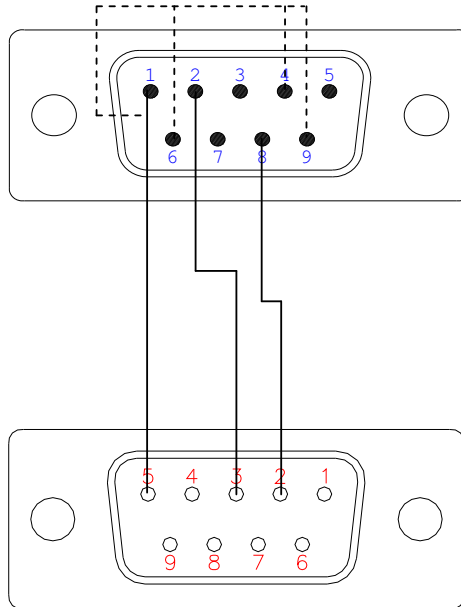

The polarity of the proposed connectors may be subject to change depending on the machine connected to. In that case, small SUB-D 9pin polarity exchanger have to be used.

Note 2:

The electric levels of a RS-232 and RS-422 port are not the same, these wiring charts do not adjust the levels but only do the cross cabling. This means that these connections may not work on some specific devices. The wiring charts are provided as is and have been observed to work in most cases but Merging cannot endorse the responsibility or certify that it will work in all cases.

Ver 5.1
28 June 2006

1) RS232 to/from RS422 acting as a Slave Port

RS422 → RS232

Pyramix Slave from Controller Master

FONCTION (RS 422)	RS422 SUB-D 9P MALE	→	RS232 SUB-D 9P FEMALE	FONCTION (RS232)
		NC	1	DCD/RLSD
TX-	2	→	3	TX
		NC		
		NC	4	DTR
GND	1+(9,4,6)	→	5	GND
		NC	6	DSR
		NC	7	RTS
RX-	8	→	2	RX
		NC	9	RI
	SHIELD	→	SHIELD	

NOTE:

NC = NOT CONNECTED

CABLE COLOUR CODE

SUB-D 9P MALE
RS422 (Sony 9pin)

SUB-D 9P FEMALE
RS232

Merging Technologies

Le Verney, 1070 Puidoux, Switzerland • Phone: +41 21 946 04 44 • Fax: +41 21 946 04 45
 43 Deerfield Road, Portland, ME 04101-1805, USA • Phone: +1 207 773 2424 • Fax: +1 207 773 2422
www.merging.com

2) RS232 to/from RS422 acting as a Master Port

RS232 → RS422

Pyramix Master to [External Machine Slave](#)

FONCTION (RS 232)	RS232 SUB-D 9P FEMALE	→	RS422 SUB-D 9P MALE	FONCTION (RS422)
DCD/RLSD	1	NC		
RX	2	→	2	RX-
TX	3	→	8	TX-
DTR	4	NC		
GND	5	→	1+(9,4,6)	GND
			LINKED TOGETHER	
DSR	6	NC		
RTS	7	NC		
CTS	8	NC		
RI	9	NC		
	SHIELD	→	SHIELD	