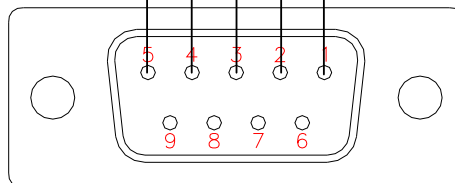

NOTE:

NC = NOT CONNECTED

CABLE COLOUR CODE

**SUB-D 9P FEMALE
RS422 (Sony 9pin)**

**SUB-D 9P FEMALE
RS422 (Industrial)**

Merging Technologies

Le Verney, 1070 Puidoux, Switzerland • Phone: +41 21 946 04 44 • Fax: +41 21 946 04 45
 43 Deerfield Road, Portland, ME 04101-1805, USA • Phone: +1 207 773 2424 • Fax: +1 207 773 2422
 www.merging.com