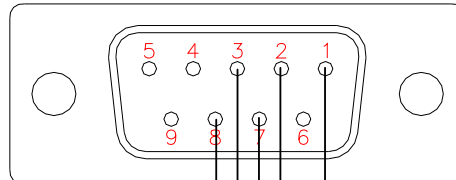

4) USB (EasySync) or PCI RS-485 (RS422 industrial) Adapter to/from a RS-422 acting as a Master port

Adapter → RS422

Pyramix Master to External Machine Slave

FUNCTION (Adapter)	RS422 Industrial SUB-D 9P FEMALE	→	RS422 Sony 9 pin SUB-D 9P FEMALE	FONCTION (RS422)
TXD-(A)	1	→	8	TXD-(A)
TXD+(B)	2	→	3	TXD+(B)
RXD+(B)	3	→	7	RXD+(B)
RXD-(A)	4	→	2	RXD-(A)
GND	5	→	1+(9,4,6)	GND
RTS-(A)	6	NC		
RTS+(B)	7	NC		
CTS+(B)	8	NC		
CTS-(A)	9	NC		
	SHIELD	→	SHIELD	

NOTE:

NC = NOT CONNECTED

CABLE COLOUR CODE

**SUB-D 9P FEMALE
RS422 (Sony 9pin)**

**SUB-D 9P FEMALE
RS 422 (Industrial)**

Merging Technologies

Le Verney, 1070 Puidoux, Switzerland • Phone: +41 21 946 04 44 • Fax: +41 21 946 04 45
43 Deerfield Road, Portland, ME 04101-1805, USA • Phone: +1 207 773 2424 • Fax: +1 207 773 2422
www.merging.com