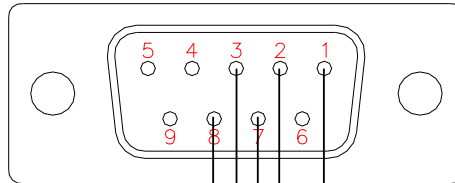

3) USB (EasySync) or PCI RS-485 (RS422 industrial) Adapter to/from a RS-422 acting as Slave port

Adapter → RS422

Pyramix Slave from Controller Master

FONCTION Adapter	RS422 Industrial SUB-D 9P FEMALE	→	RS422 Sony 9 pin SUB-D 9P FEMALE	FONCTION (RS422)
TXD-(A)	1	→	2	TXD-(A)
TXD+(B)	2	→	7	TXD+(B)
RXD+(B)	3	→	3	RXD+(B)
RXD-(A)	4	→	8	RXD-(A)
GND	5	→	1+ (9,4,6)	GND
RTS-(A)	6	NC		
RTS+(B)	7	NC		
CTS+(B)	8	NC		
CTS-(A)	9	NC		
	SHIELD	→	SHIELD	

NOTE:

NC = NOT CONNECTED

CABLE COLOUR CODE

**SUB-D 9P FEMALE
RS422 (Sony 9pin)**

**SUB-D 9P FEMALE
RS422 (Industrial)**

Merging Technologies

Le Verney, 1070 Puidoux, Switzerland • Phone: +41 21 946 04 44 • Fax: +41 21 946 04 45
43 Deerfield Road, Portland, ME 04101-1805, USA • Phone: +1 207 773 2424 • Fax: +1 207 773 2422
www.merging.com